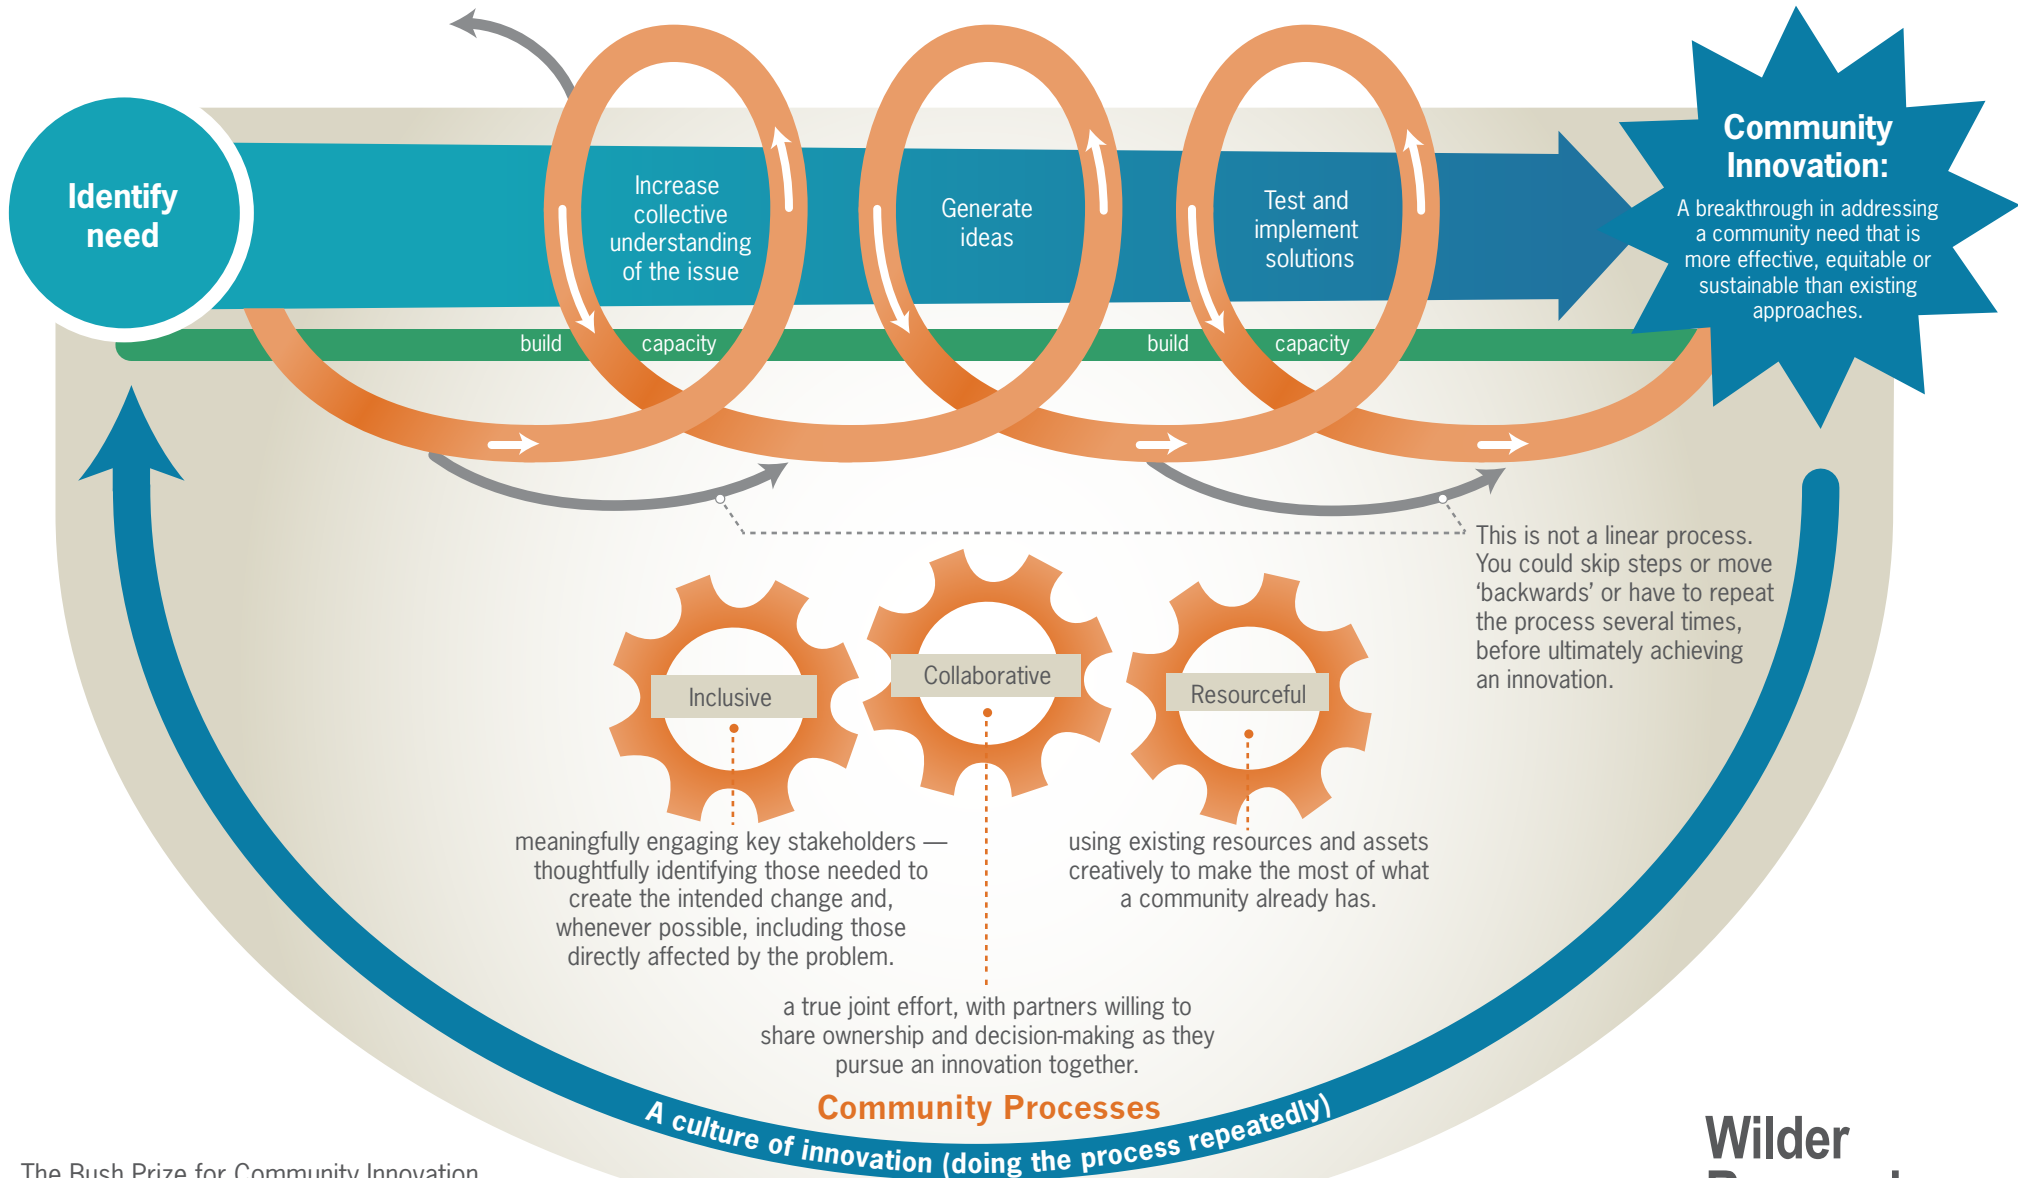

# The Community Innovation Process

The Bush Prize for Community Innovation honors and supports innovative organizations with a track record of making great ideas happen.

Community Innovation Grants support communities to use problem-solving processes that lead to more effective, equitable and sustainable solutions.

## Wilder Research

Information. Insight. Impact.

This theory of change was co-developed by Bush Foundation and Wilder Research.